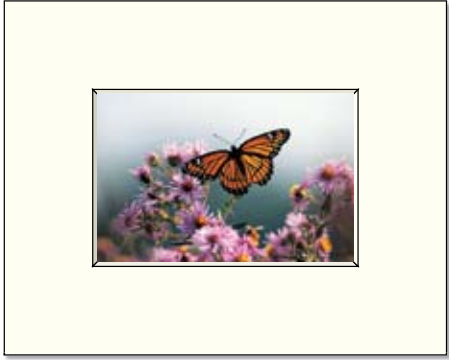

SMALL MATTED PRINTS

Choose from 30 Breathtaking images!

Just circle the image or images you would like from the selection below and indicate how many of each you would like.

The prints are high quality lithographs and the mattes are soft white with a beveled window and fit a standard 8x10 inch frame. The image size is 4x6 inches. Each comes in a protective sleeve.